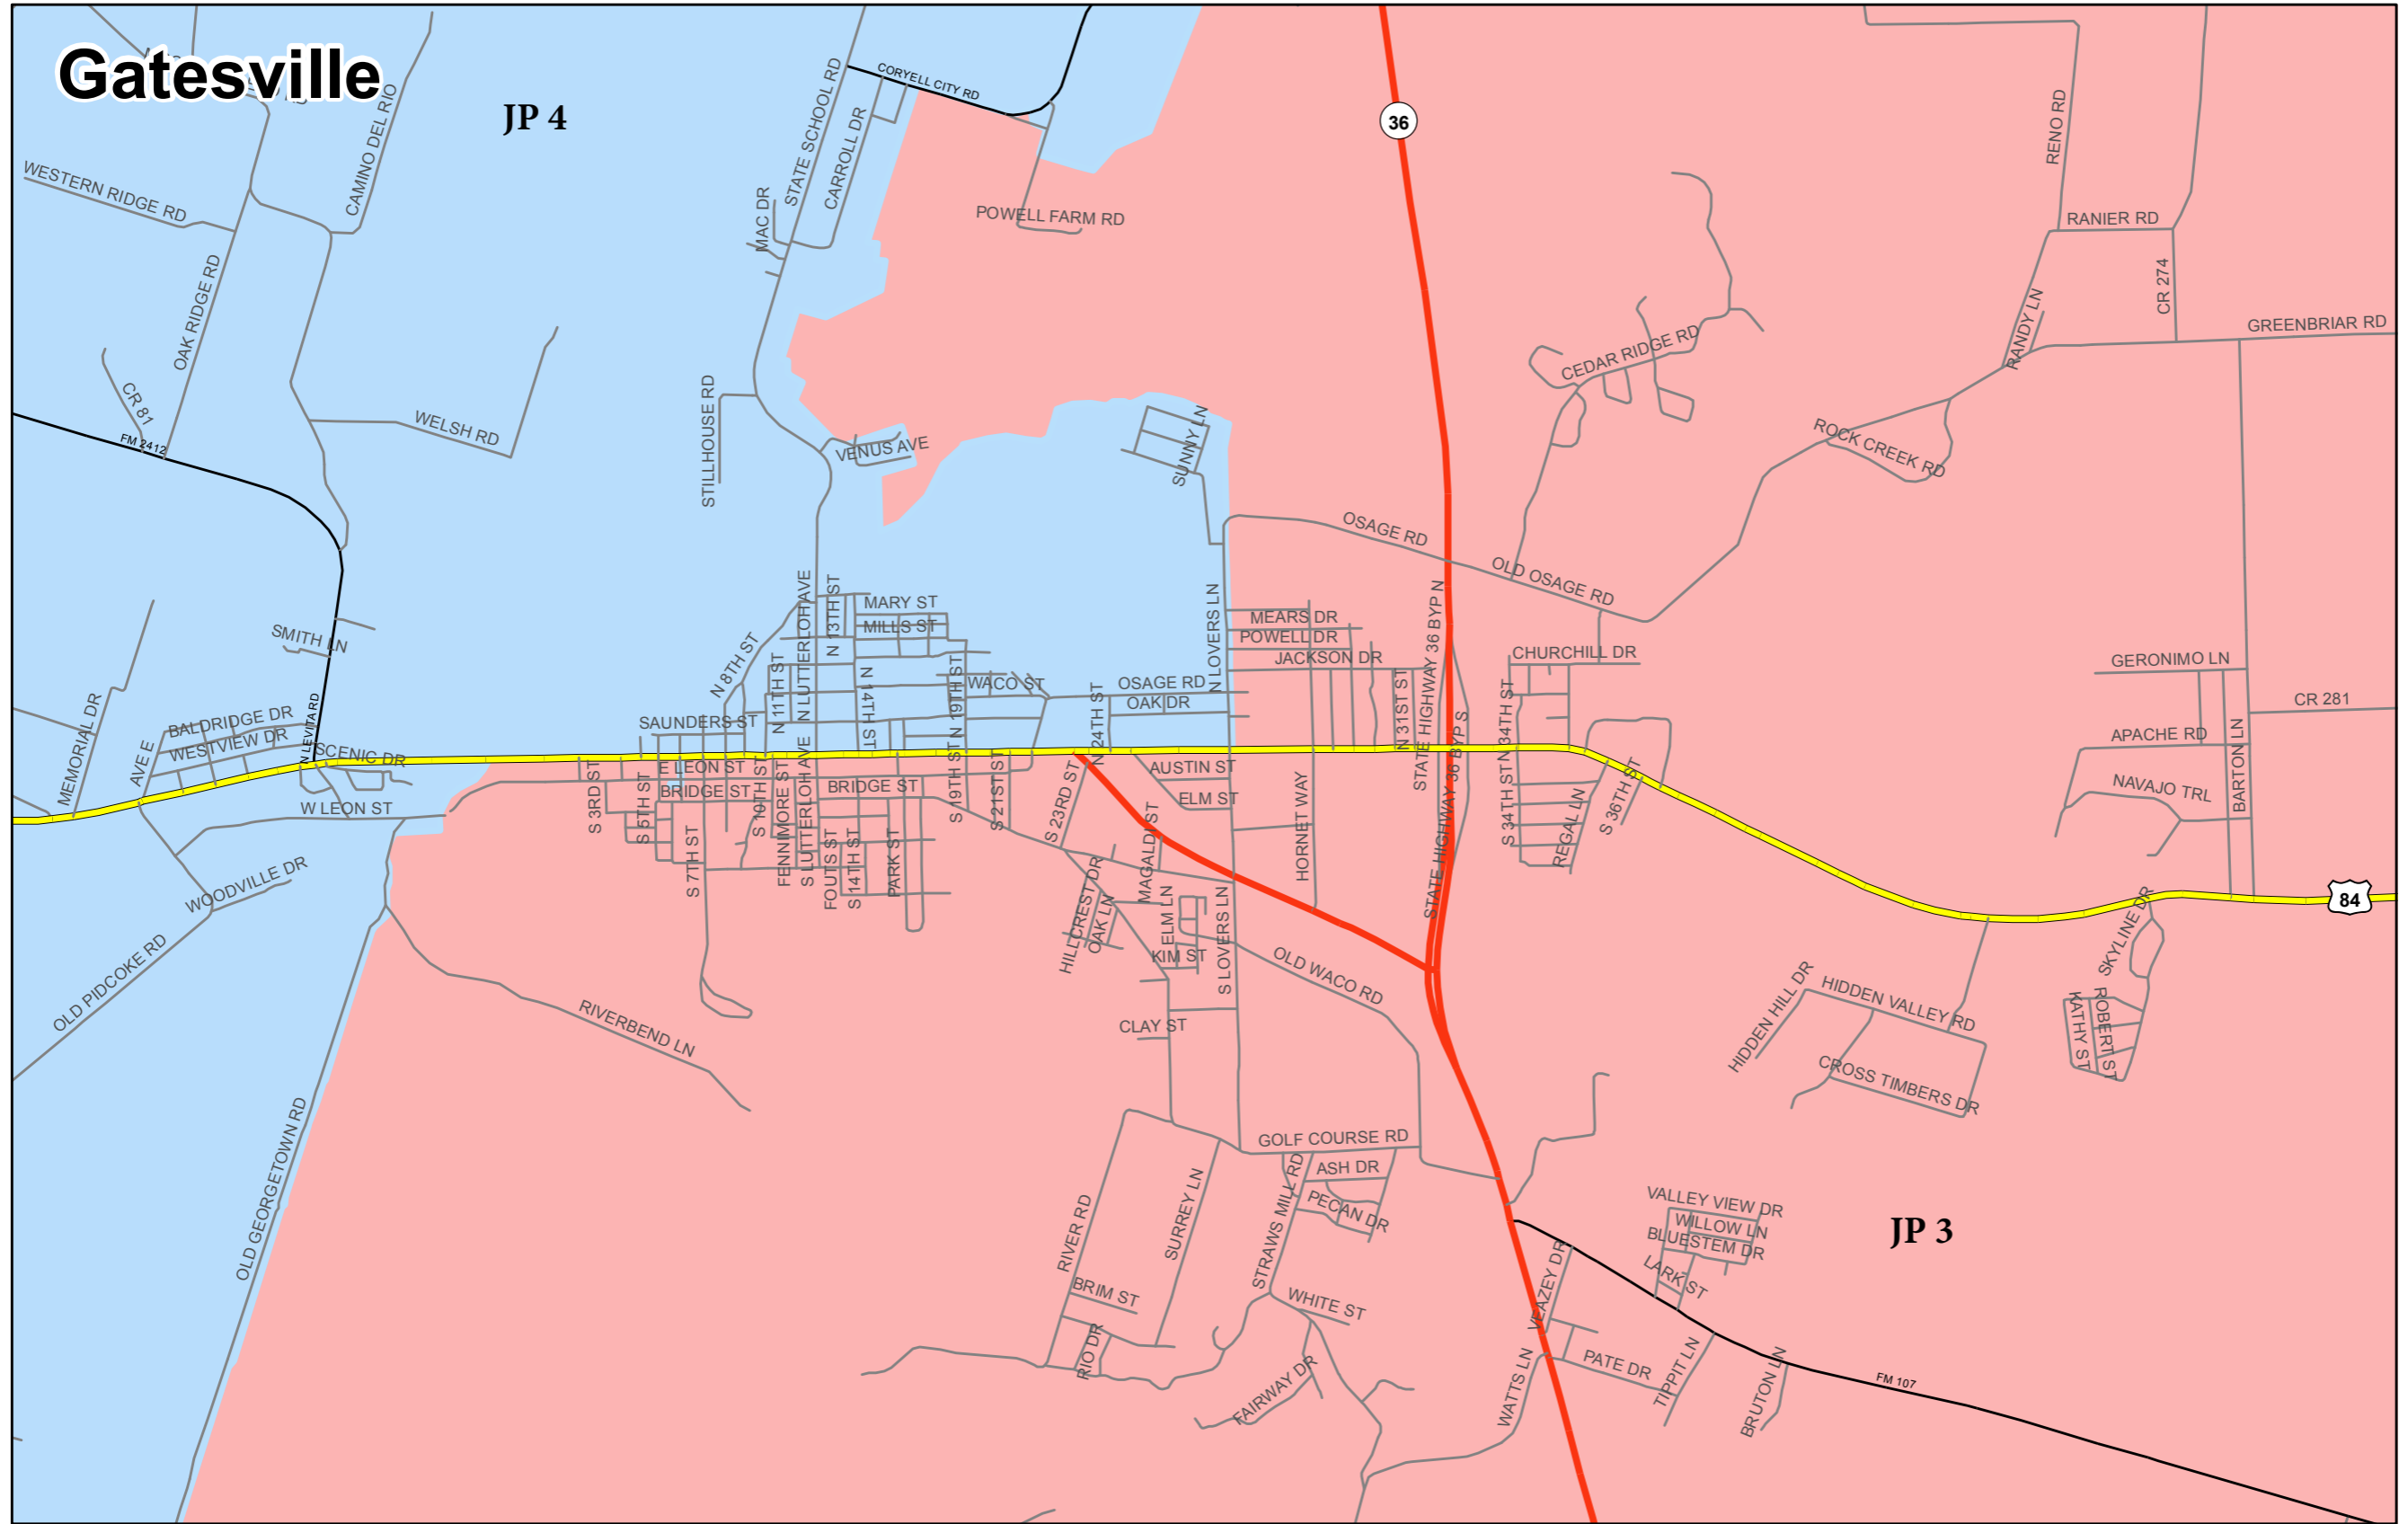

Gatesville

Justice Of the Peace Precincts- Gatesville Area Blue = JP 4 Pink = JP 3